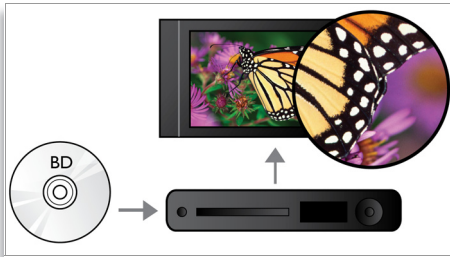

Hear more

- Dolby TrueHD for high fidelity 7.1 surround sound

Engage more

- BD-Live (Profile 2.0) to enjoy online Blu-ray bonus content
- Enjoy all your movies and music from CD and DVD
- EasyLink controls all EasyLink products with a single remote

PHILIPS
sense and simplicity

Highlights

Blu-ray Disc playback

Blu-ray Discs have the capacity to carry high definition data, along with pictures in the 1920 x 1080 resolution that defines full high definition images. Scenes come to life as details leap at you, movements smoothen and images turn crystal clear. Blu-ray also delivers uncompressed surround sound - so your audio experience becomes unbelievably real. The high storage capacity of Blu-ray Discs also allow a host of interactive possibilities to be built in. Seamless navigation during playback and other exciting features like pop-up menus bring a whole new dimension to home entertainment.

Dolby TrueHD

Dolby TrueHD delivers 7.1 channels of the finest sound from your Blu-ray Discs. Audio reproduced is virtually indistinguishable from the studio master, so you hear what the creators intended for you to hear. Dolby TrueHD completes your high definition entertainment experience.